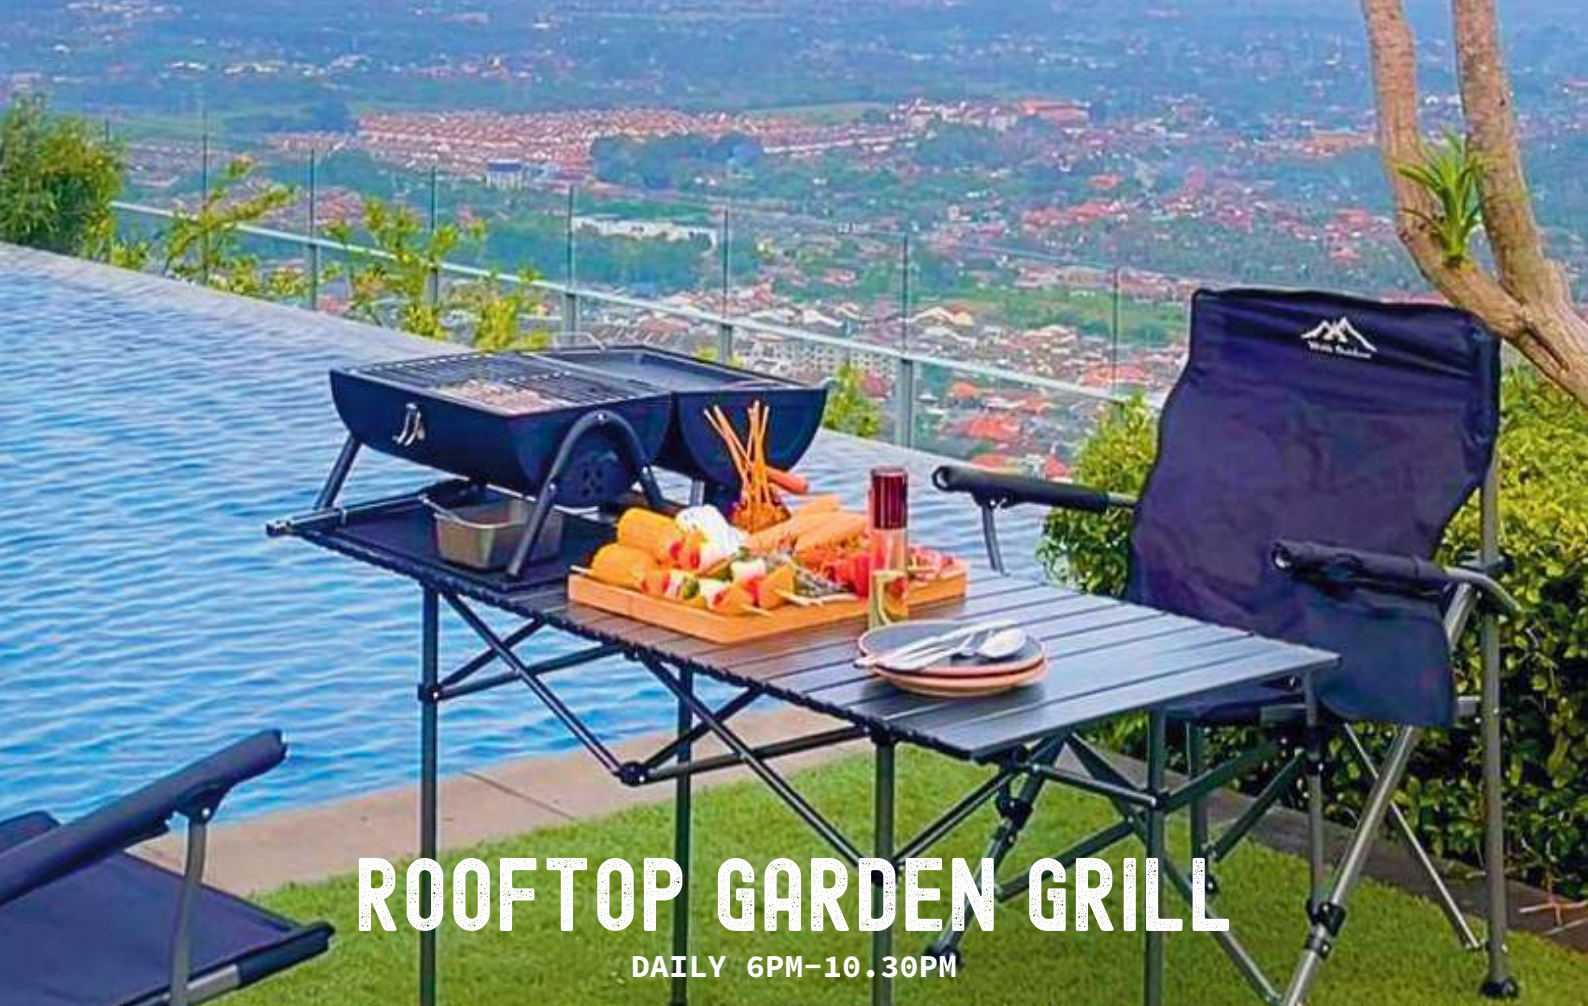

DRINKS

2 DRINK OF THE DAY

🍔 RECOMMENDED 🍴 SPICY 🍷 BEEF 🍄 VEGETARIAN

ITEMS ABOVE ARE NOT ELIGIBLE FOR DISCOUNT.
ALL PRICES ARE SUBJECT TO PREVAILING GOVERNMENT TAXES.

ROOFTOP GARDEN GRILL

DAILY 6PM-10.30PM

RM199 PER PLATTER